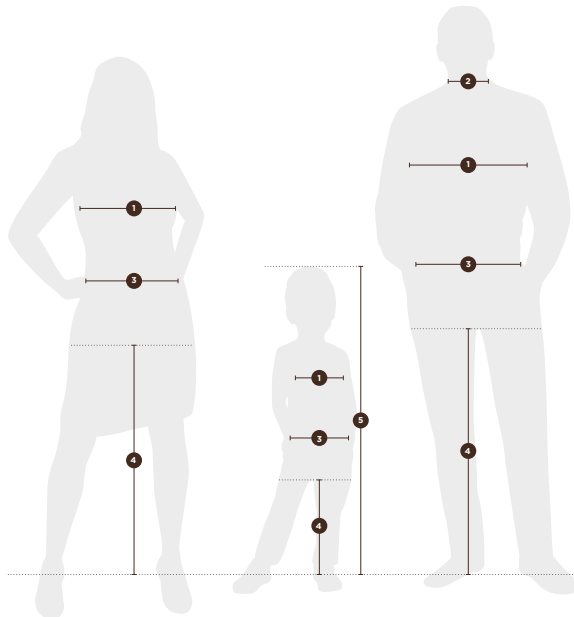

### COLLAR

**Men:** Measure around the base of the neck.

3

### WAIST

**All:** Measure around the natural waist, keeping the measuring tape taut.

4

### HEIGHT

**Children:** Standing still with feet together and flat on the floor, measure from the top of the head to the ground.

5

### LEG LENGTH

**All:** Measure from the top of the inside leg at the crotch down to where the trousers are normally worn with shoes.